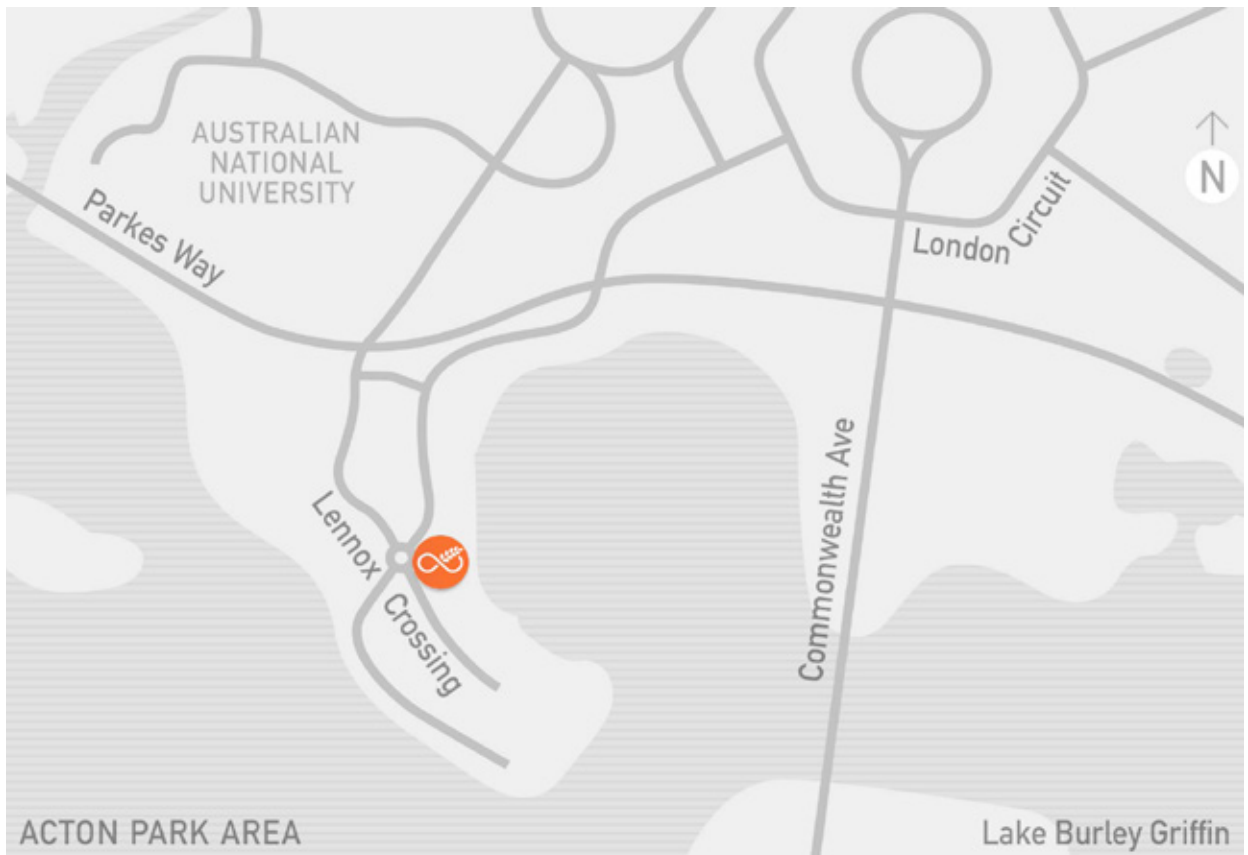

### Locations

ADDRESS:

Lennox Crossing, Acton Peninsula  
ACT 2601, Australia

GOOGLE MAP:

<http://goo.gl/maps/IS5kY>

FACEBOOK:

<http://www.facebook.com/socialorganisms>

TWITTER:

<https://twitter.com/socialorganisms>

THE NUTRIENTS RECOVERY IS LOCATED NEXT TO THE CANBERRA ENVIRONMENTAL CENTRE AND SLC ORGANIC GARDEN